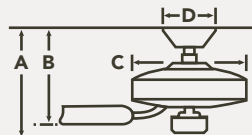

OPTIONAL CONTROLS

DC COOLTOUCH™ TRANSMITTER - FULL FUNCTION 371075 (Shown)

COORDINATING LIGHTING

To see more from these collections visit Kichler.com.

Chalkboard Sconce
44015WZC

Cahoon™ Sconce
43777AVI

BLADE SPECS

HANGING MEASUREMENTS

WITH 6" DOWNROD

Fixture Drop (from ceiling)	Blade Drop (from ceiling)	Housing (width)	Ceiling Canopy (width)
A: 16.50"	B: 14.00"	C: 7.00"	D: 6.00"

AIR PERFORMANCE

AIRFLOW Cubic Ft. Per Minute on High	POWER USAGE Watts on High (Excludes Lights)	AIRFLOW EFFICIENCY Cubic Ft. Per Minute Per Watt
9294	31	300